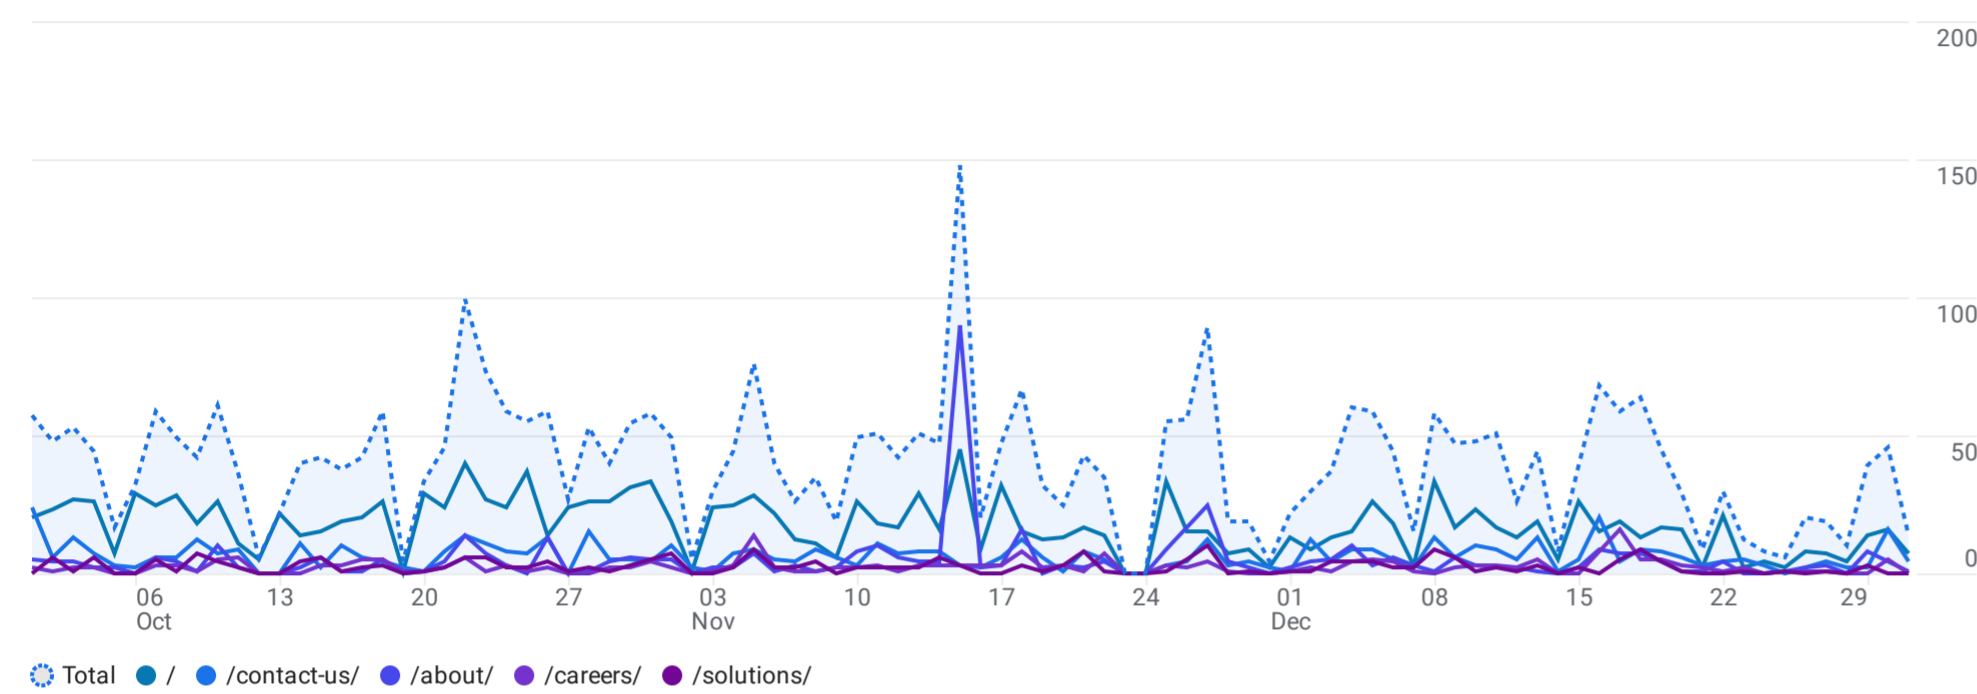

All Users Add comparison +

Custom Oct 1 - Dec 31, 2024

Pages and screens: Page path and screen class

Add filter +

Views by Page path and screen class over time

Views by Page path and screen class

Plot rows		Search...	Rows per page: 10	Go to: 1	1-10 of 31				
<input type="checkbox"/>	Page path and screen class	<input type="checkbox"/>	Views	Active users	Views per active user	Average engagement time per active user	Event count	Key events	Total revenue
<input checked="" type="checkbox"/>	Total		3,696 100% of total	2,379 100% of total	1.55 Avg 0%	21s Avg 0%	10,689 100% of total	0.00	\$0.00
<input checked="" type="checkbox"/>	1 /		1,606	1,347	1.19	8s	4,844	0.00	\$0.00
<input checked="" type="checkbox"/>	2 /contact-us/		578	460	1.26	21s	1,850	0.00	\$0.00
<input checked="" type="checkbox"/>	3 /about/		447	299	1.49	33s	1,109	0.00	\$0.00
<input checked="" type="checkbox"/>	4 /careers/		227	153	1.48	15s	551	0.00	\$0.00
<input checked="" type="checkbox"/>	5 /solutions/		226	178	1.27	21s	636	0.00	\$0.00
<input type="checkbox"/>	6 /our-team/		156	130	1.20	33s	422	0.00	\$0.00
<input type="checkbox"/>	7 /projects/		97	79	1.23	38s	245	0.00	\$0.00
<input type="checkbox"/>	8 /leadership-team/		84	75	1.12	40s	246	0.00	\$0.00
<input type="checkbox"/>	9 /upperroom/		71	54	1.31	16s	202	0.00	\$0.00
<input type="checkbox"/>	10 /markets/		52	41	1.27	25s	135	0.00	\$0.00