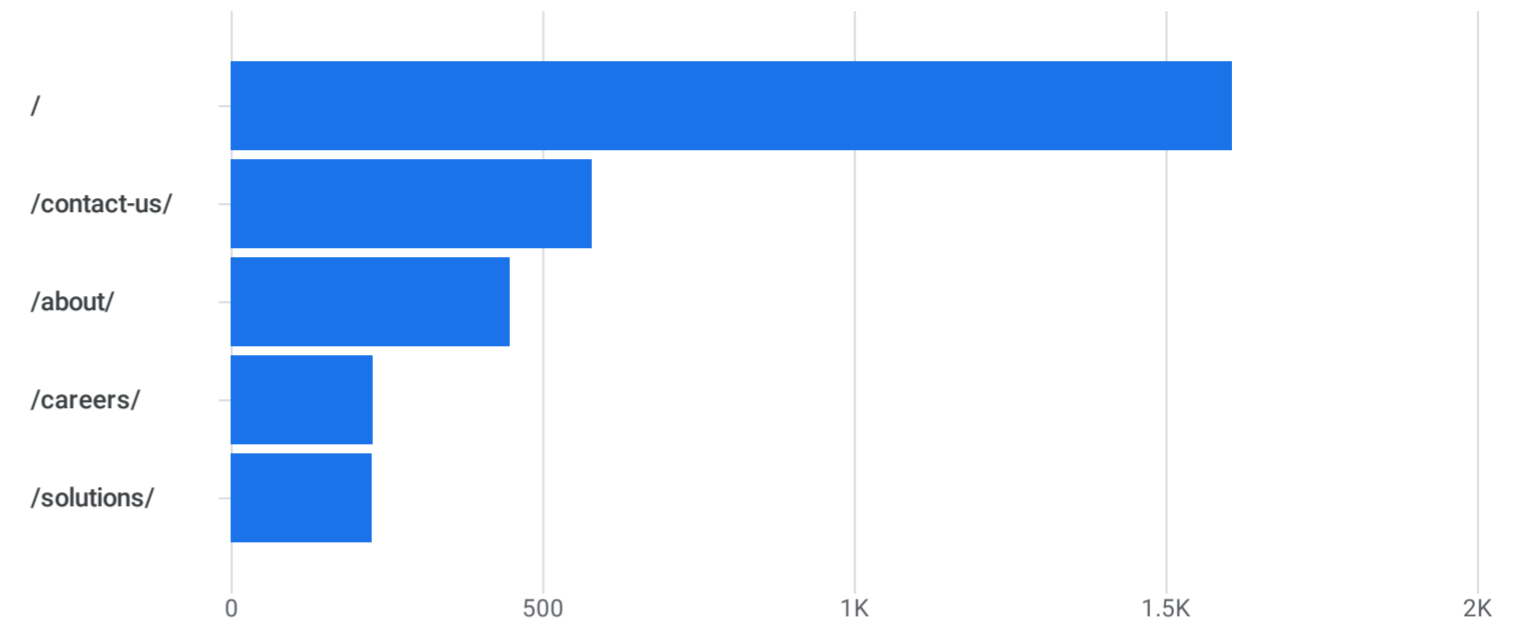

All Users Add comparison +

Custom Oct 1 - Dec 31, 2024

Pages and screens: Page path and screen class

Add filter +

Views by Page path and screen class over time

Views by Page path and screen class

Plot rows		Search...	Rows per page: 10	Go to: 1	1-10 of 31				
<input type="checkbox"/>	Page path and screen class	<input type="checkbox"/>	Views	Active users	Views per active user	Average engagement time per active user	Event count	Key events	Total revenue
<input checked="" type="checkbox"/>	Total		3,696 100% of total	2,379 100% of total	1.55 Avg 0%	21s Avg 0%	10,689 100% of total	0.00	\$0.00
<input checked="" type="checkbox"/>	1 /		1,606	1,347	1.19	8s	4,844	0.00	\$0.00
<input checked="" type="checkbox"/>	2 /contact-us/		578	460	1.26	21s	1,850	0.00	\$0.00
<input checked="" type="checkbox"/>	3 /about/		447	299	1.49	33s	1,109	0.00	\$0.00
<input checked="" type="checkbox"/>	4 /careers/		227	153	1.48	15s	551	0.00	\$0.00
<input checked="" type="checkbox"/>	5 /solutions/		226	178	1.27	21s	636	0.00	\$0.00
<input type="checkbox"/>	6 /our-team/		156	130	1.20	33s	422	0.00	\$0.00
<input type="checkbox"/>	7 /projects/		97	79	1.23	38s	245	0.00	\$0.00
<input type="checkbox"/>	8 /leadership-team/		84	75	1.12	40s	246	0.00	\$0.00
<input type="checkbox"/>	9 /upperroom/		71	54	1.31	16s	202	0.00	\$0.00
<input type="checkbox"/>	10 /markets/		52	41	1.27	25s	135	0.00	\$0.00