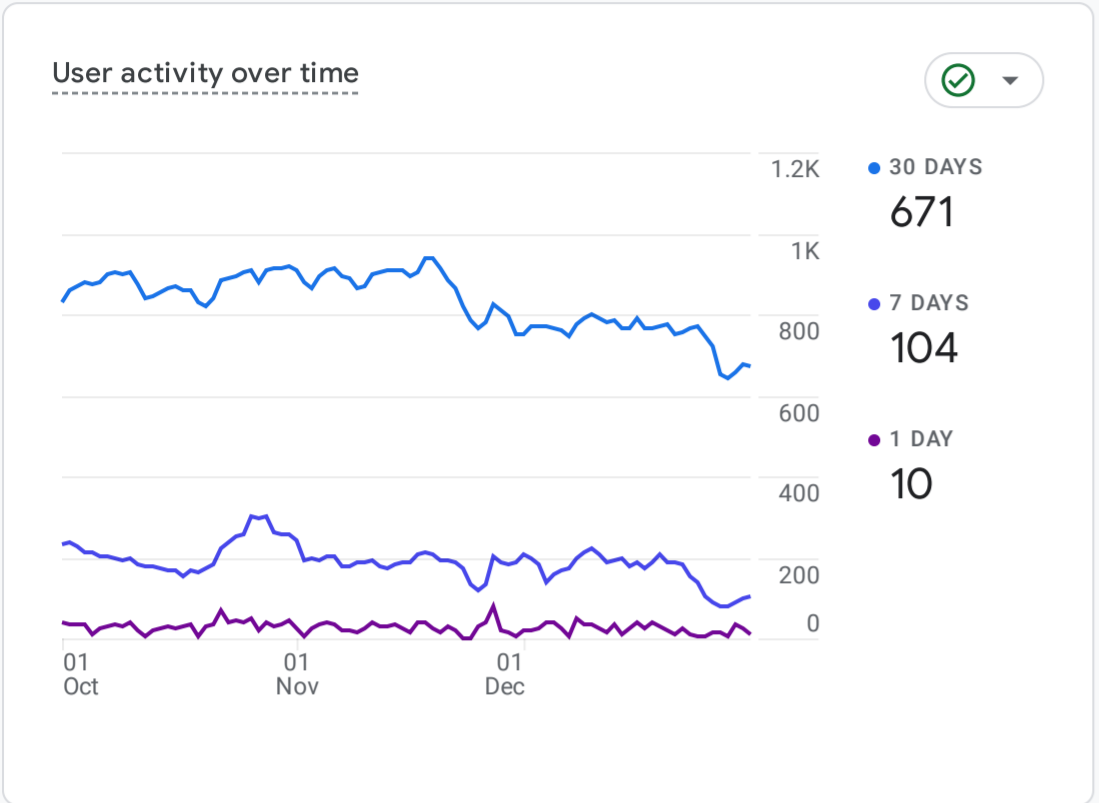

All Users Add comparison

Custom Oct 1 - Dec 31, 2024

## HOW ARE ACTIVE USERS TRENDING?