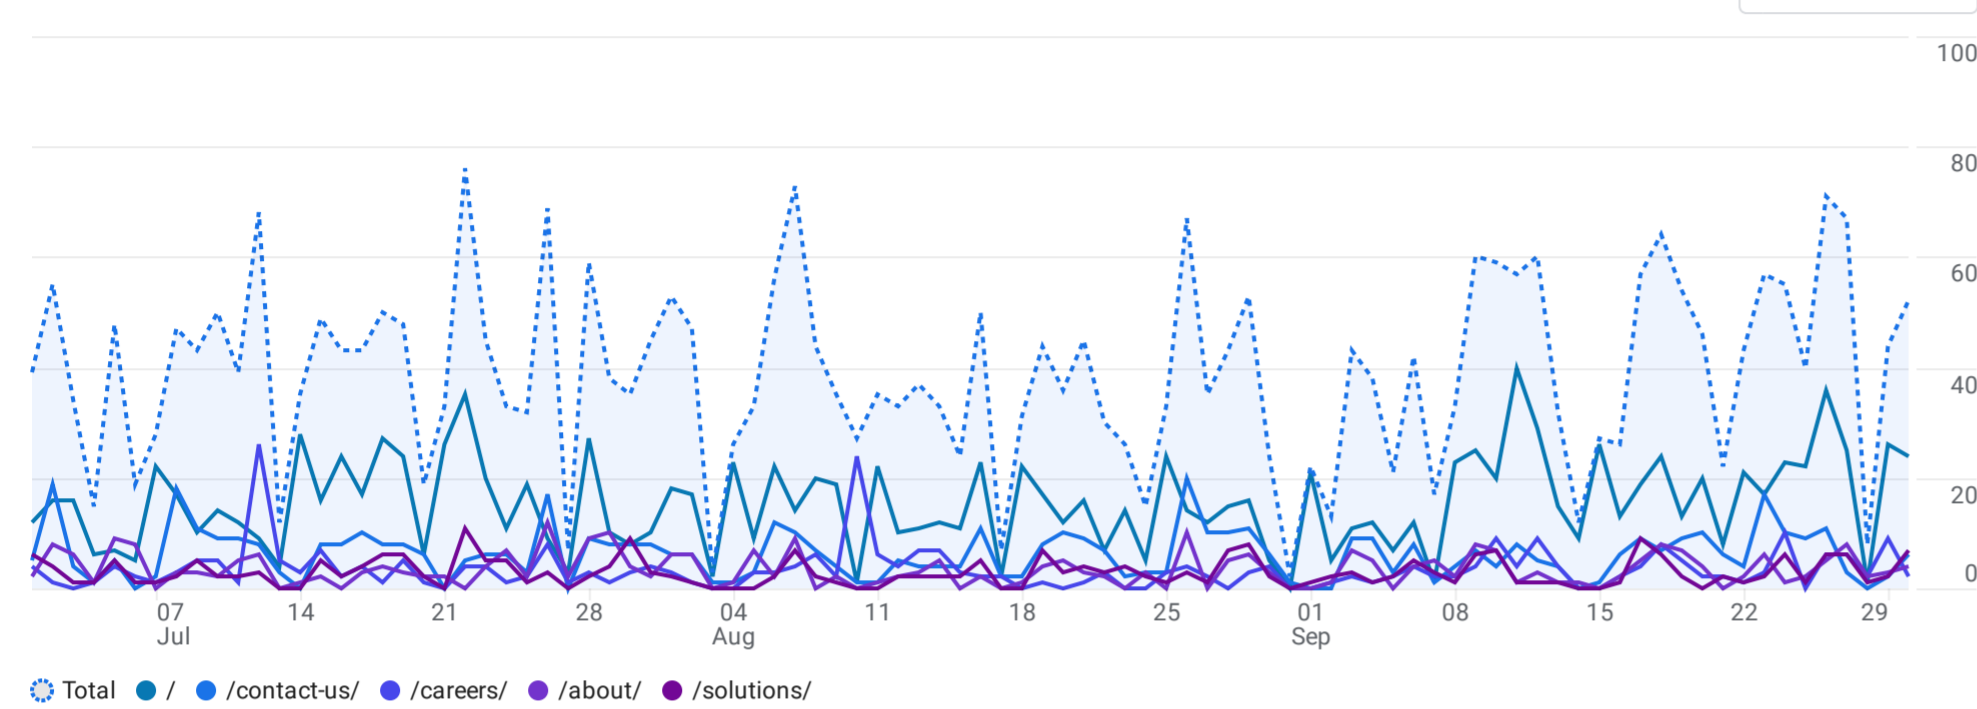

All Users Add comparison +

Custom Jul 1 - Sep 30, 2024

Pages and screens: Page path and screen class

Add filter +

Views by Page path and screen class over time

Views by Page path and screen class

Page path and screen class		Views	Active users	Views per active user	Average engagement time per active user	Event count	Key events	Total revenue
		↓				All events	All events	
<input checked="" type="checkbox"/>	Total	3,598 100% of total	2,208 100% of total	1.63 Avg 0%	26s Avg 0%	10,349 100% of total	0.00	\$0.00
<input checked="" type="checkbox"/>	1 /	1,433	1,211	1.18	9s	4,415	0.00	\$0.00
<input checked="" type="checkbox"/>	2 /contact-us/	568	455	1.25	22s	1,812	0.00	\$0.00
<input checked="" type="checkbox"/>	3 /careers/	316	217	1.46	16s	780	0.00	\$0.00
<input checked="" type="checkbox"/>	4 /about/	314	250	1.26	38s	852	0.00	\$0.00
<input checked="" type="checkbox"/>	5 /solutions/	260	201	1.29	34s	679	0.00	\$0.00
<input type="checkbox"/>	6 /our-team/	207	142	1.46	53s	507	0.00	\$0.00
<input type="checkbox"/>	7 /projects/	139	107	1.30	37s	321	0.00	\$0.00
<input type="checkbox"/>	8 /leadership-team/	97	84	1.15	50s	295	0.00	\$0.00
<input type="checkbox"/>	9 /markets/	67	55	1.22	22s	152	0.00	\$0.00
<input type="checkbox"/>	10 /projects/new-york-office-of-mental-health/	41	13	3.15	24s	80	0.00	\$0.00