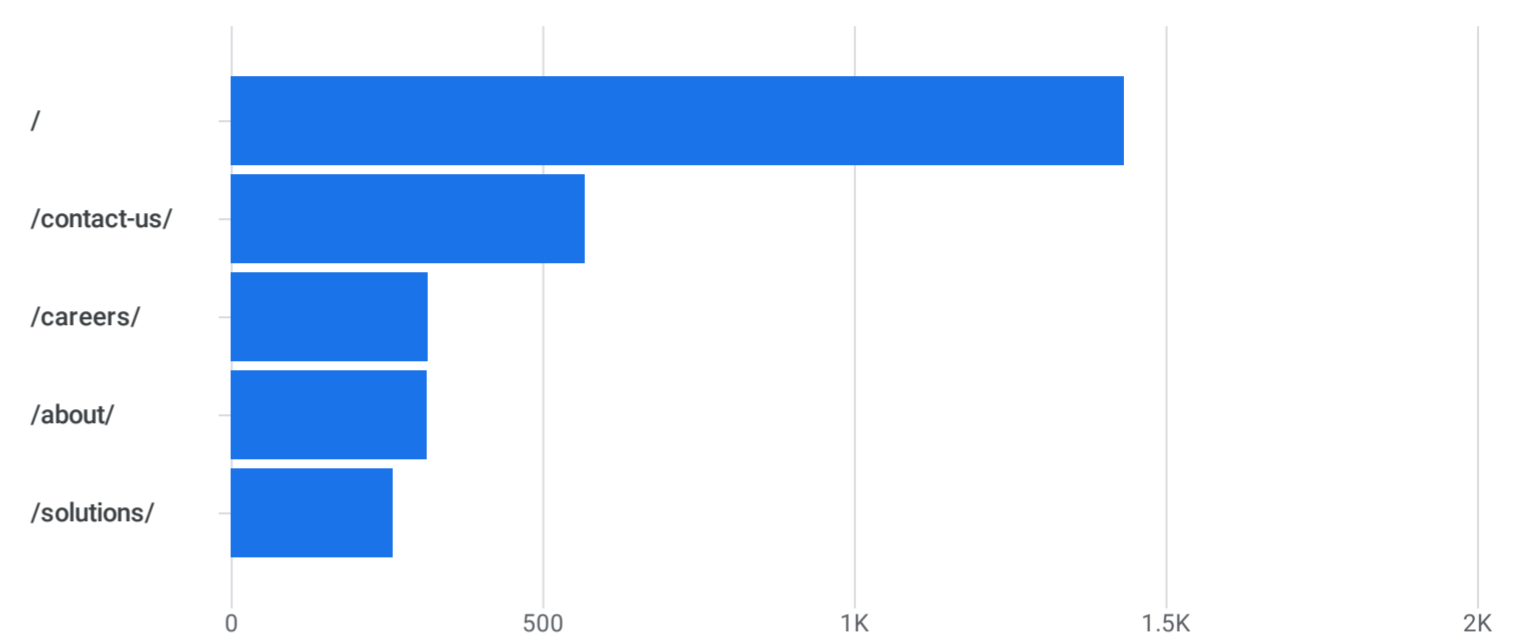

All Users Add comparison +

Custom Jul 1 - Sep 30, 2024

Pages and screens: Page path and screen class

Add filter +

Views by Page path and screen class over time

Views by Page path and screen class

Page path and screen class		Views	Active users	Views per active user	Average engagement time per active user	Event count	Key events	Total revenue
		↓				All events	All events	
<input checked="" type="checkbox"/>	Total	3,598 100% of total	2,208 100% of total	1.63 Avg 0%	26s Avg 0%	10,349 100% of total	0.00	\$0.00
<input checked="" type="checkbox"/>	1 /	1,433	1,211	1.18	9s	4,415	0.00	\$0.00
<input checked="" type="checkbox"/>	2 /contact-us/	568	455	1.25	22s	1,812	0.00	\$0.00
<input checked="" type="checkbox"/>	3 /careers/	316	217	1.46	16s	780	0.00	\$0.00
<input checked="" type="checkbox"/>	4 /about/	314	250	1.26	38s	852	0.00	\$0.00
<input checked="" type="checkbox"/>	5 /solutions/	260	201	1.29	34s	679	0.00	\$0.00
<input type="checkbox"/>	6 /our-team/	207	142	1.46	53s	507	0.00	\$0.00
<input type="checkbox"/>	7 /projects/	139	107	1.30	37s	321	0.00	\$0.00
<input type="checkbox"/>	8 /leadership-team/	97	84	1.15	50s	295	0.00	\$0.00
<input type="checkbox"/>	9 /markets/	67	55	1.22	22s	152	0.00	\$0.00
<input type="checkbox"/>	10 /projects/new-york-office-of-mental-health/	41	13	3.15	24s	80	0.00	\$0.00