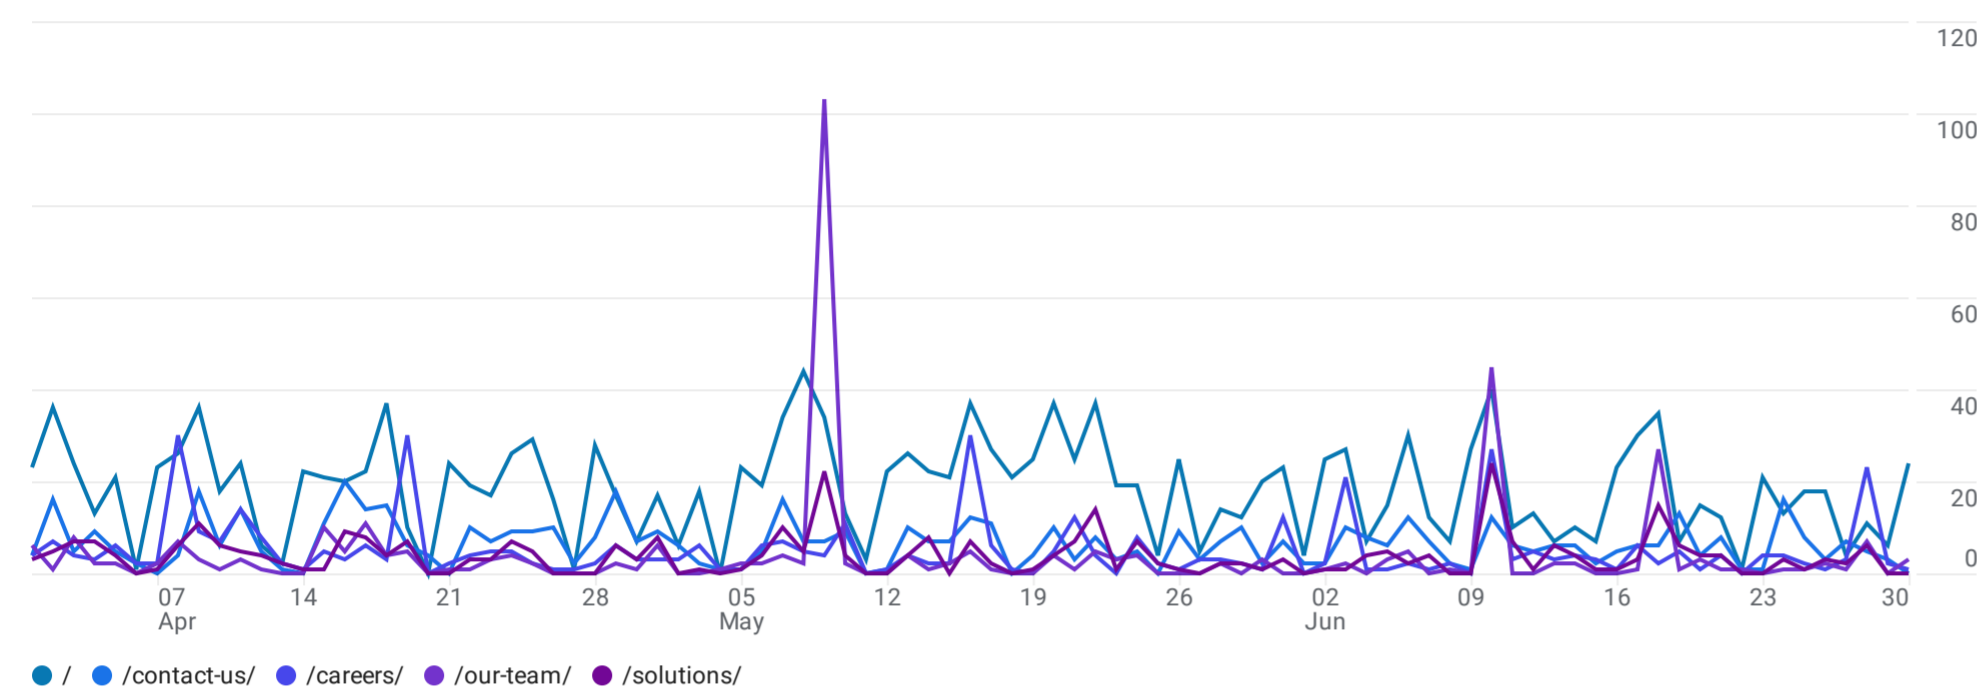

All Users Add comparison +

Custom Apr 1 - Jun 30, 2024

Pages and screens: Page path and screen class

Add filter +

Views by Page path and screen class over time

Views by Page path and screen class

Search... Rows per page: 10 Go to: 1 1-10 of 30

Page path and screen class	Views	Users	Views per user	Average engagement time	Event count	Key events	Total revenue
	4,375 100% of total	2,535 100% of total	1.73 Avg 0%	28s Avg 0%	12,248 100% of total	0.00	\$0.00
1 /	1,700	1,427	1.19	7s	5,152	0.00	\$0.00
2 /contact-us/	594	470	1.26	27s	1,912	0.00	\$0.00
3 /careers/	457	208	2.20	23s	1,008	0.00	\$0.00
4 /our-team/	352	177	1.99	39s	706	0.00	\$0.00
5 /solutions/	347	247	1.40	46s	901	0.00	\$0.00
6 /about/	320	260	1.23	38s	861	0.00	\$0.00
7 /leadership-team/	164	130	1.26	46s	508	0.00	\$0.00
8 /projects/	159	117	1.36	36s	431	0.00	\$0.00
9 /markets/	68	54	1.26	28s	156	0.00	\$0.00
10 /upperroom/	58	48	1.21	22s	169	0.00	\$0.00