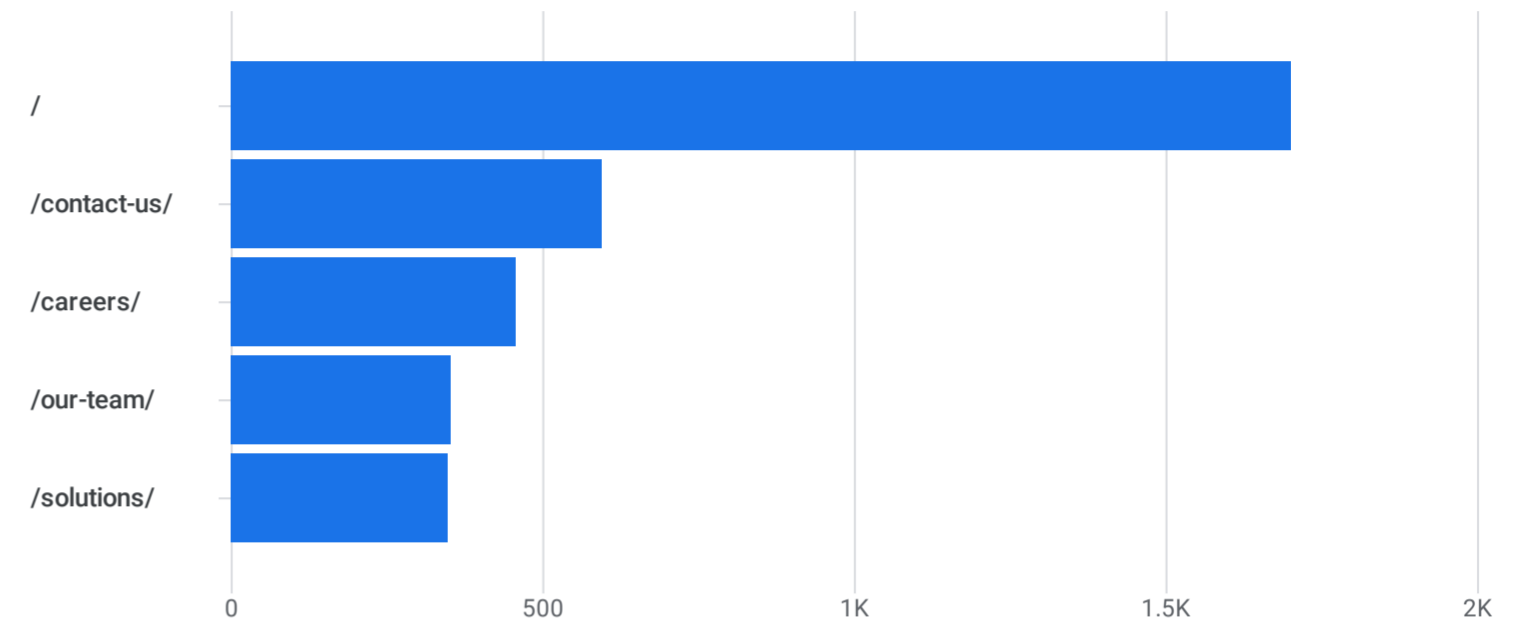

Views by Page path and screen class

Search... Rows per page: 10 Go to: 1 1-10 of 30

Page path and screen class	Views	Users	Views per user	Average engagement time	Event count	Key events	Total revenue
	4,375 100% of total	2,535 100% of total	1.73 Avg 0%	28s Avg 0%	12,248 100% of total	0.00	$0.00
1 /	1,700	1,427	1.19	7s	5,152	0.00	$0.00
2 /contact-us/	594	470	1.26	27s	1,912	0.00	$0.00
3 /careers/	457	208	2.20	23s	1,008	0.00	$0.00
4 /our-team/	352	177	1.99	39s	706	0.00	$0.00
5 /solutions/	347	247	1.40	46s	901	0.00	$0.00
6 /about/	320	260	1.23	38s	861	0.00	$0.00
7 /leadership-team/	164	130	1.26	46s	508	0.00	$0.00
8 /projects/	159	117	1.36	36s	431	0.00	$0.00
9 /markets/	68	54	1.26	28s	156	0.00	$0.00
10 /upperroom/	58	48	1.21	22s	169	0.00	$0.00