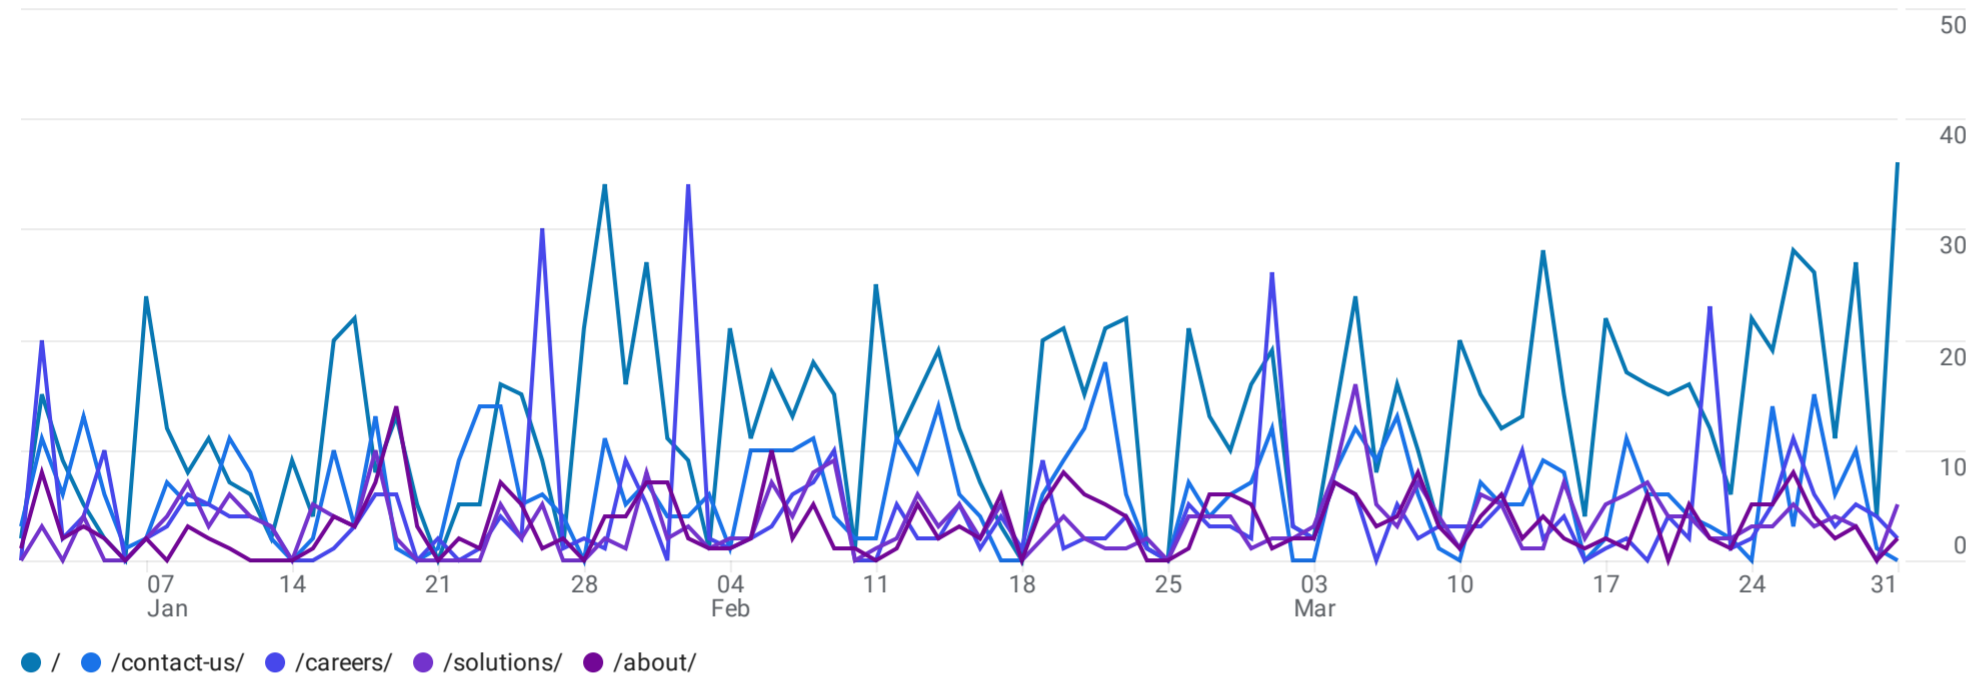

All Users Add comparison +

Custom Jan 1 - Mar 31, 2024

Pages and screens: Page path and screen class

Add filter +

Views by Page path and screen class over time

Views by Page path and screen class

Search... Rows per page: 10 Go to: 1 < 1-10 of 25 >

Page path and screen class	Views	Users	Views per user	Average engagement time	Event count	Key events	Total revenue
	3,456 100% of total	1,795 100% of total	1.93 Avg 0%	38s Avg 0%	9,577 100% of total	0.00	\$0.00
1 /	1,184	915	1.29	13s	3,581	0.00	\$0.00
2 /contact-us/	546	421	1.30	22s	1,726	0.00	\$0.00
3 /careers/	405	201	2.01	17s	890	0.00	\$0.00
4 /solutions/	299	220	1.36	40s	802	0.00	\$0.00
5 /about/	288	206	1.40	50s	739	0.00	\$0.00
6 /projects/	198	108	1.83	1m 10s	443	0.00	\$0.00
7 /our-team/	177	131	1.35	54s	412	0.00	\$0.00
8 /leadership-team/	133	118	1.13	43s	422	0.00	\$0.00
9 /markets/	62	52	1.19	32s	142	0.00	\$0.00
10 /upperroom/	55	35	1.57	22s	134	0.00	\$0.00