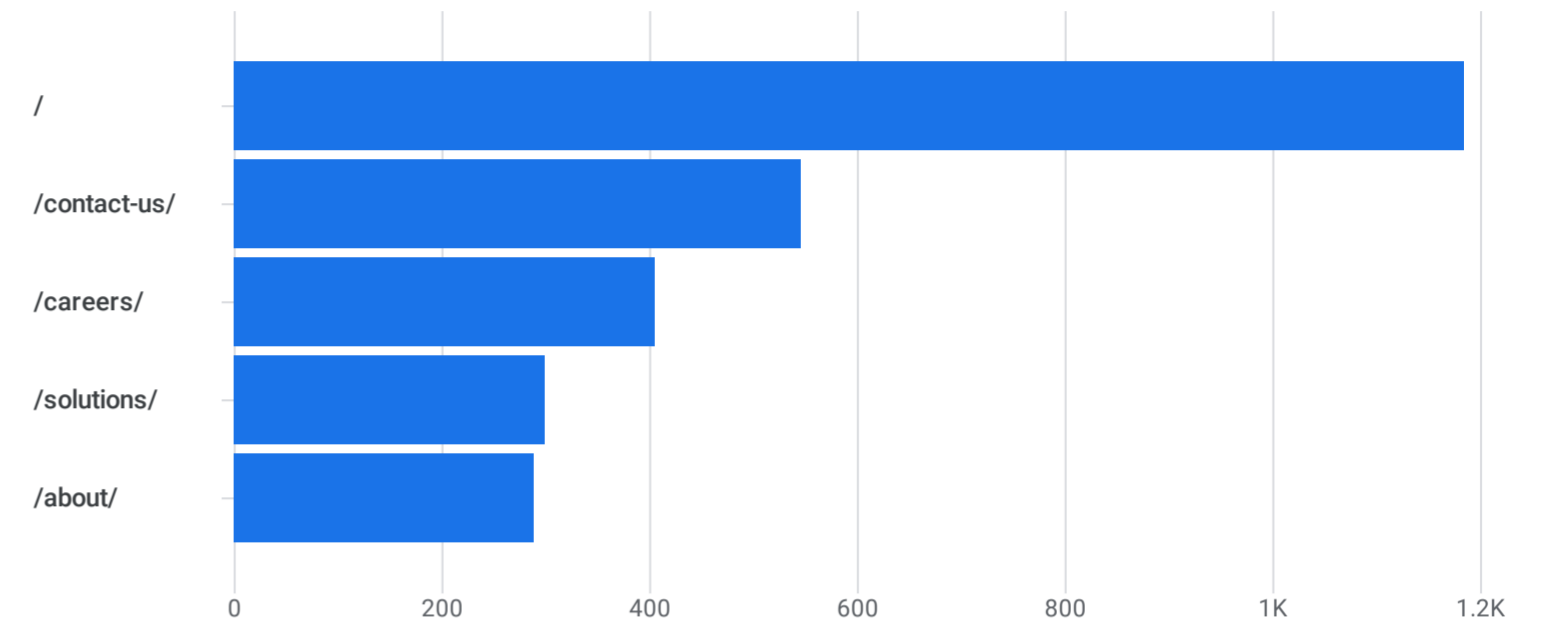

Views by Page path and screen class

Search... Rows per page: 10 Go to: 1 < 1-10 of 25 >

Page path and screen class	Views	Users	Views per user	Average engagement time	Event count	Key events	Total revenue
	3,456 100% of total	1,795 100% of total	1.93 Avg 0%	38s Avg 0%	9,577 100% of total	0.00	$0.00
1 /	1,184	915	1.29	13s	3,581	0.00	$0.00
2 /contact-us/	546	421	1.30	22s	1,726	0.00	$0.00
3 /careers/	405	201	2.01	17s	890	0.00	$0.00
4 /solutions/	299	220	1.36	40s	802	0.00	$0.00
5 /about/	288	206	1.40	50s	739	0.00	$0.00
6 /projects/	198	108	1.83	1m 10s	443	0.00	$0.00
7 /our-team/	177	131	1.35	54s	412	0.00	$0.00
8 /leadership-team/	133	118	1.13	43s	422	0.00	$0.00
9 /markets/	62	52	1.19	32s	142	0.00	$0.00
10 /upperroom/	55	35	1.57	22s	134	0.00	$0.00