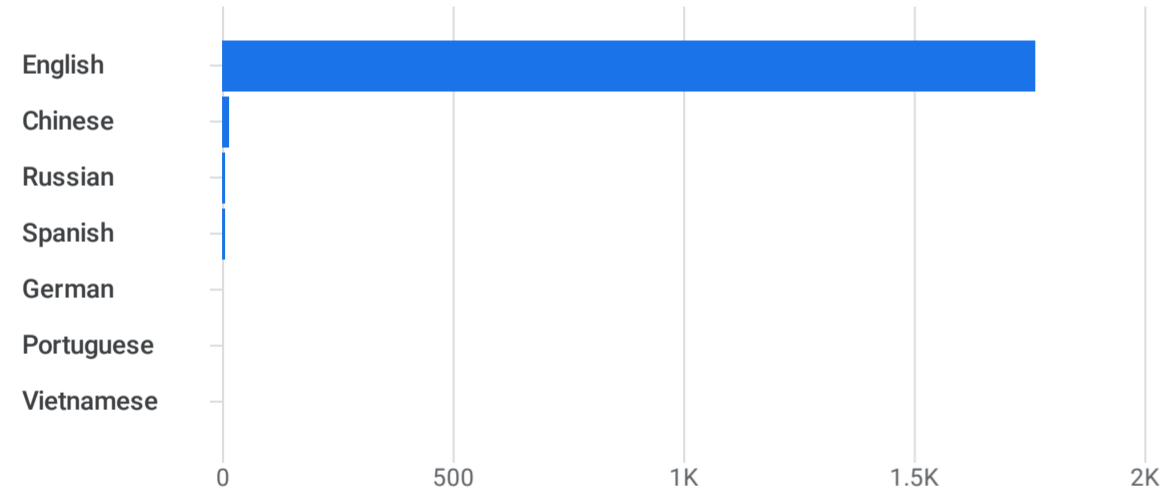

CITY	VIEWS
New York	257
Chester	177
Barnstable	156
Westbrook	109
Ashburn	85
Philadelphia	75
Haddam	61

Users by Device category

[View user acquisition](#)

[View cities](#)

[View device categories](#)

Users by Language