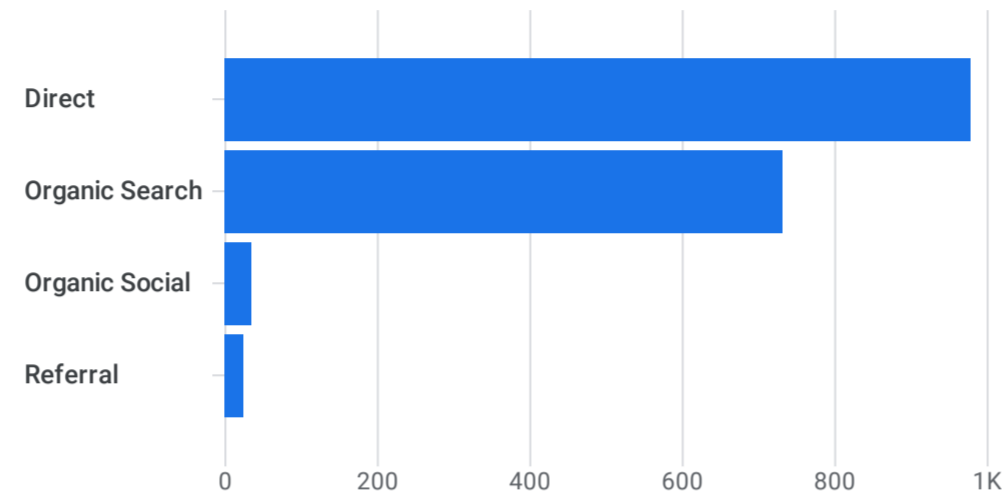

All Users [Add comparison](#)

Custom Oct 1 - Dec 31, 2023

ES Website Users Overview Q1 FY24

WHERE DO YOUR NEW USERS COME FROM?

User activity over time

New users by First user default channel group

Views by City