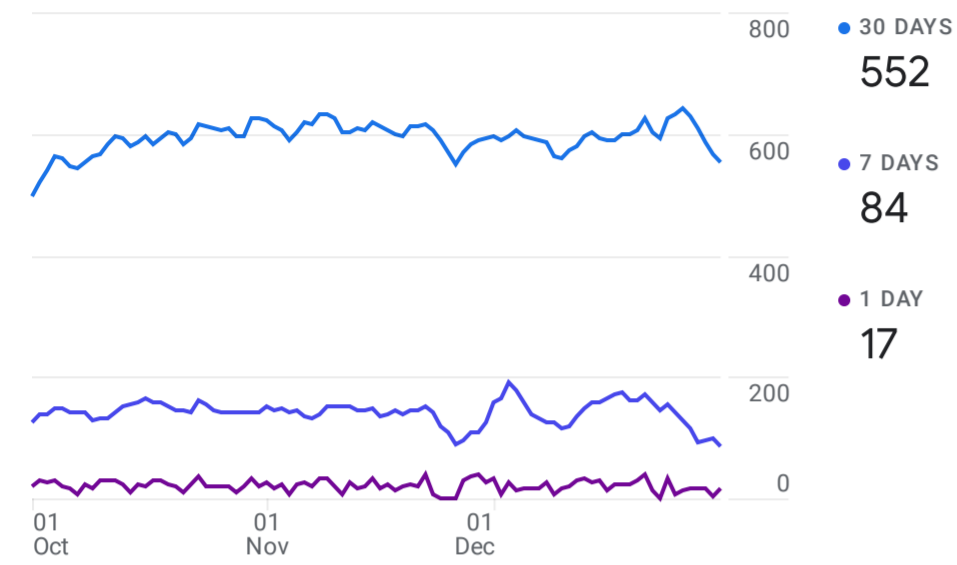

All Users [Add comparison](#)

Custom Oct 1 - Dec 31, 2023

ES Website Users Overview Q1 FY24

WHERE DO YOUR NEW USERS COME FROM?

User activity over time

New users by First user default channel group

Views by City

CITY	VIEWS
New York	257
Chester	177
Barnstable	156
Westbrook	109
Ashburn	85
Philadelphia	75
Haddam	61

Users by Device category

[View user acquisition](#)

[View cities](#)

[View device categories](#)

Users by Language