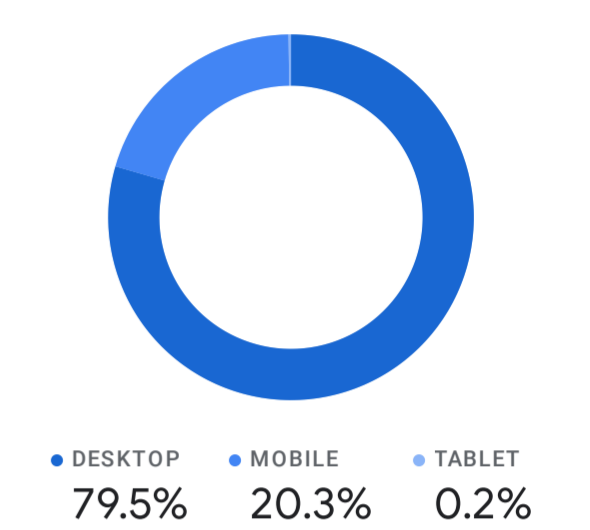

Users by Device category

[View user acquisition](#)

[View cities](#)

[View device categories](#)