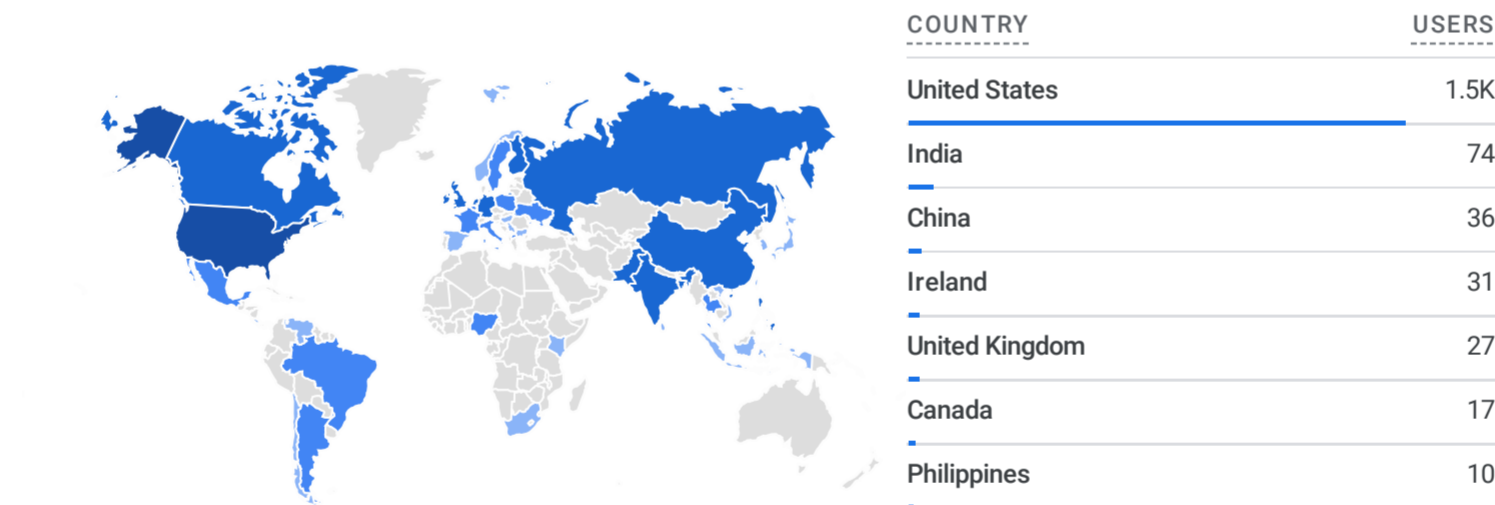

Users by Country

[View countries](#)

Views by Page title and screen class

PAGE TITLE AND SCREEN ...	VIEWS
Aramark Engineering Solutio...	1.3K
Contact Us - Aramark Engin...	491
Careers - Aramark Engineeri...	348
About - Aramark Engineerin...	284
Solutions - Aramark Enginee...	272
Our Team - Aramark Engine...	191
Projects - Aramark Engineer...	144

[View pages and screens](#)