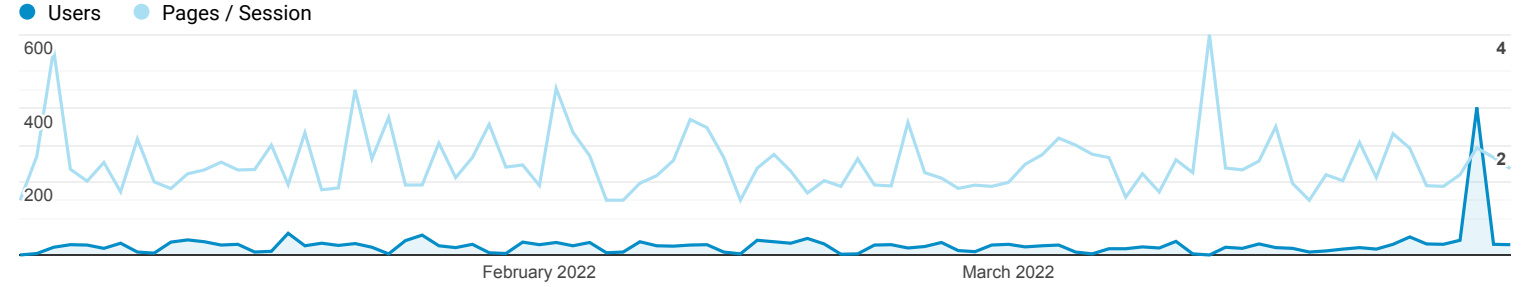

Audience Overview

All Users
100.00% Users

Jan 1, 2022 - Mar 31, 2022

Overview

Users 2,306	New Users 2,286	Sessions 2,706
Number of Sessions per User 1.17	Pageviews 4,588	Pages / Session 1.70
Avg. Session Duration 00:00:52	Bounce Rate 64.49%	